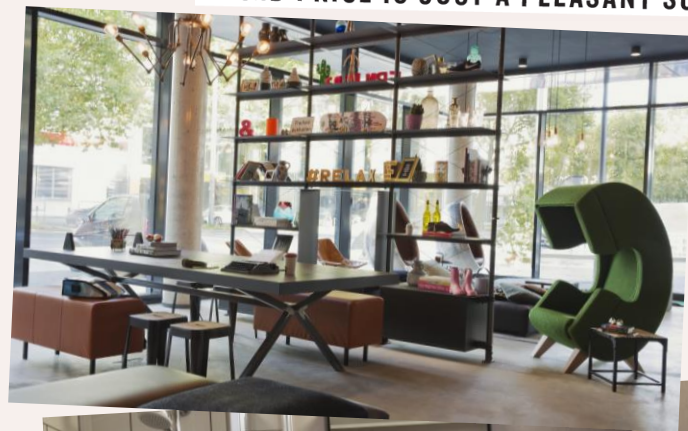

## WORK-ZONE

24/7 GYM

# DEINE EINBLICKE

Moxy Frankfurt East

MOXY IS A FUN, VIBRANT AND STYLISH HOTEL  
DESIGNED FOR 'ALWAYS-ON GUESTS'  
WHO ARE TURNED ON BY NEW EXPERIENCES  
AND PRICE IS JUST A PLEASANT SURPRISE

PLAY ON #ATTHEMOXY